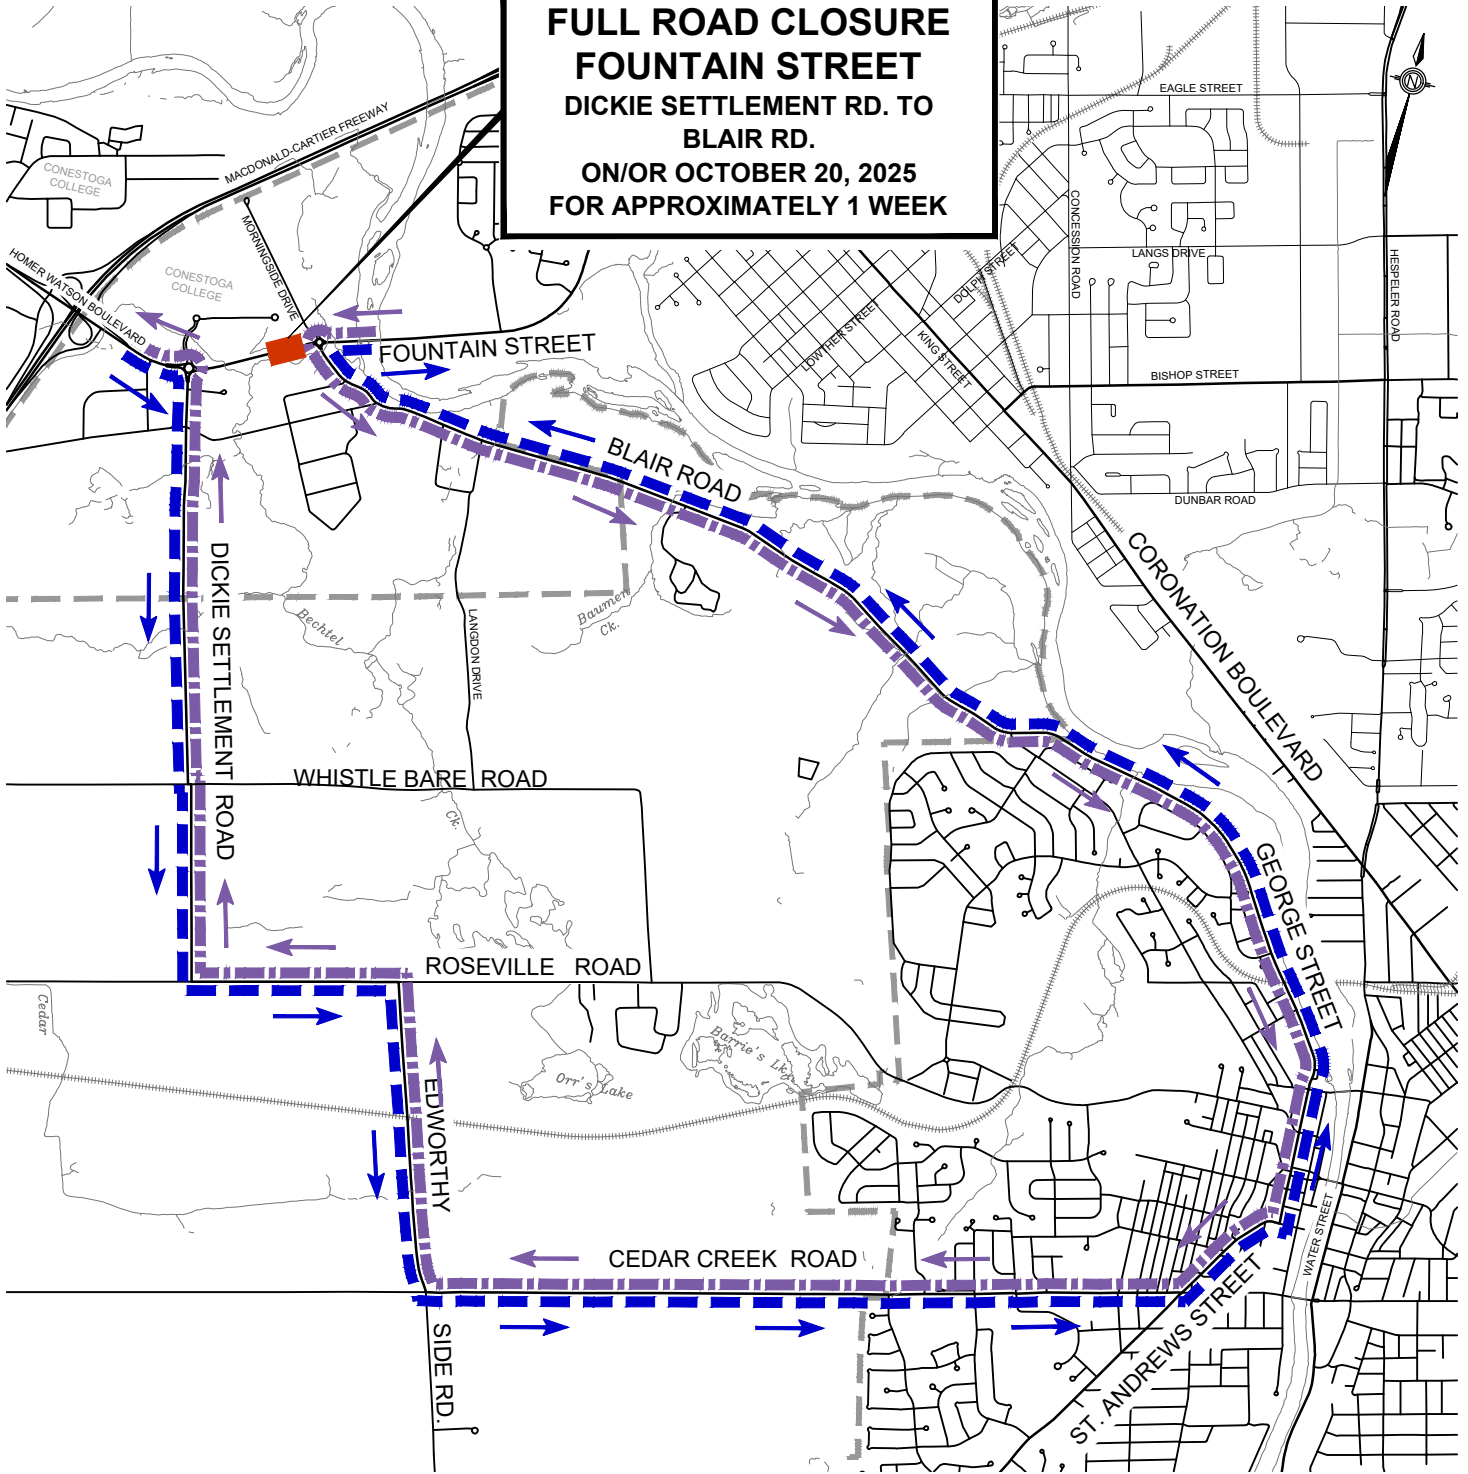

**FULL ROAD CLOSURE
FOUNTAIN STREET
DICKIE SETTLEMENT RD. TO
BLAIR RD.
ON/OR OCTOBER 20, 2025
FOR APPROXIMATELY 1 WEEK**

 ROAD CLOSURE

 EASTBOUND DETOUR

 WESTBOUND DETOUR

**Fountain Street South
Detour Route
Cambridge**