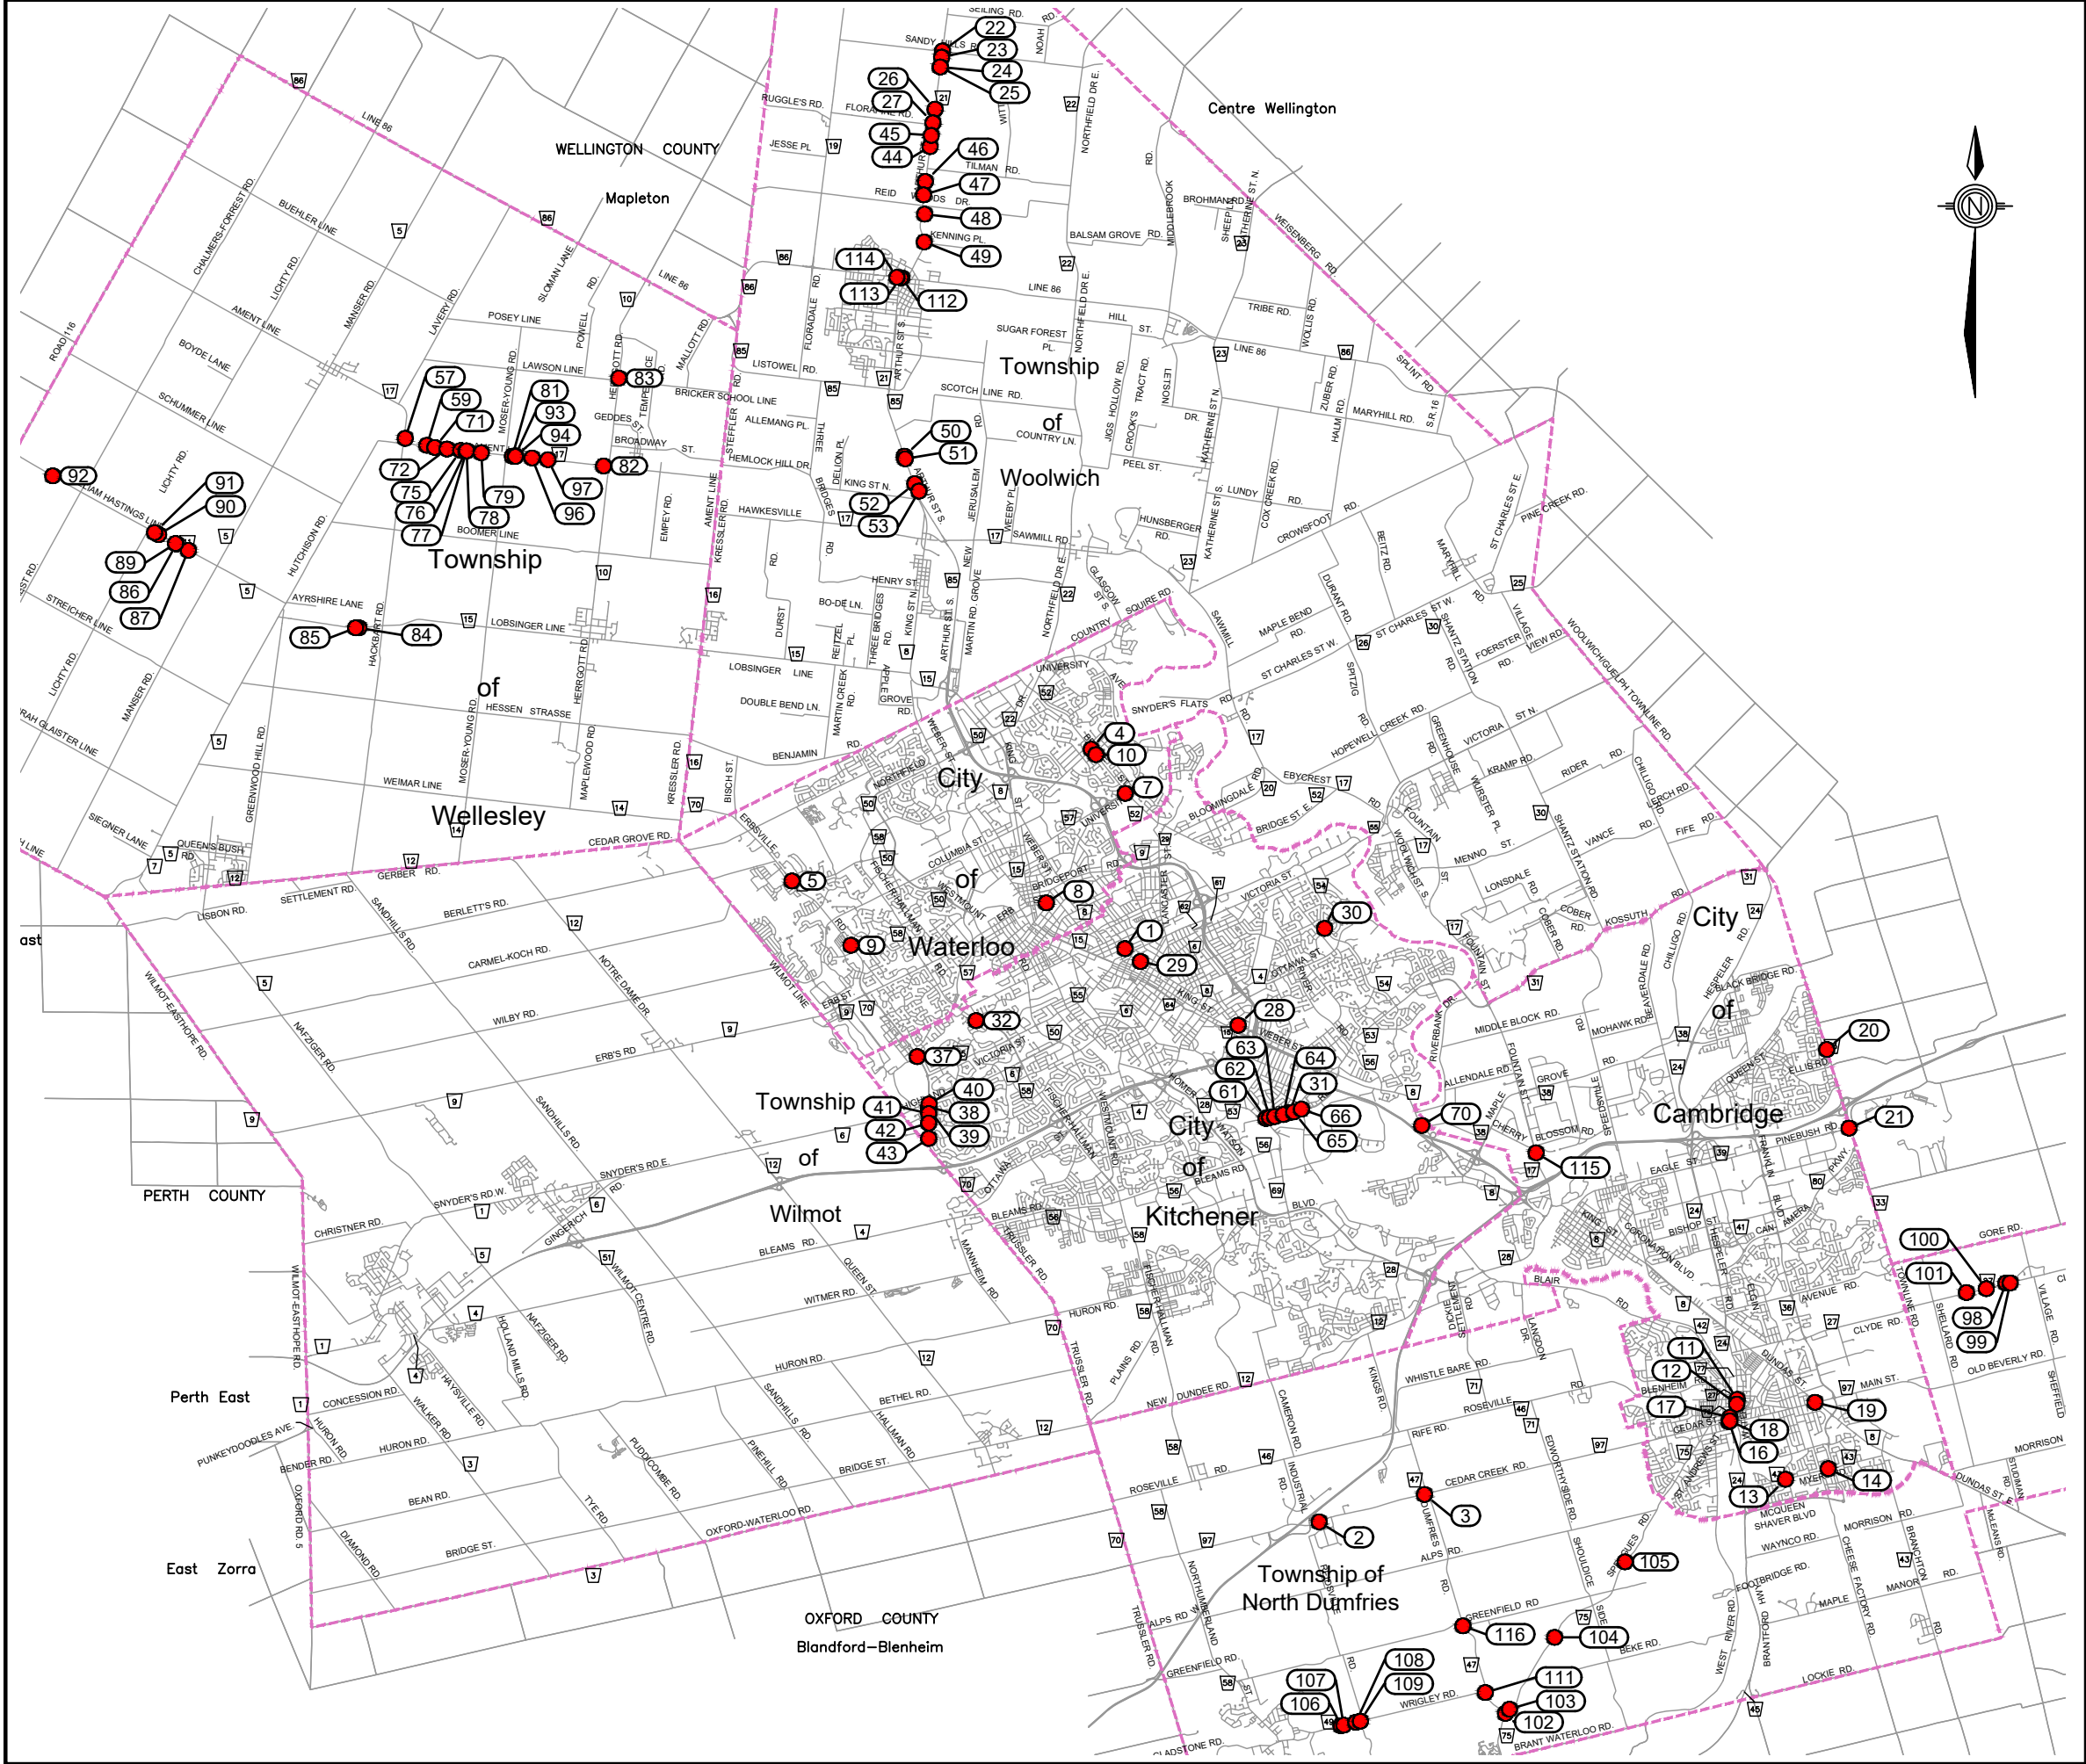

WELLINGTON COUNTY

Mapleton

Centre Wellington

Township of Woolwich

Township of Wellesley

City of Waterloo

City of Waterloo

City of Cambridge

City of Cambridge

Township of Wilmot

Wilmot

City of Kitchener

City of Kitchener

Township of North Dumfries

Perth East

East Zorra

OXFORD COUNTY

Blandford-Blenheim